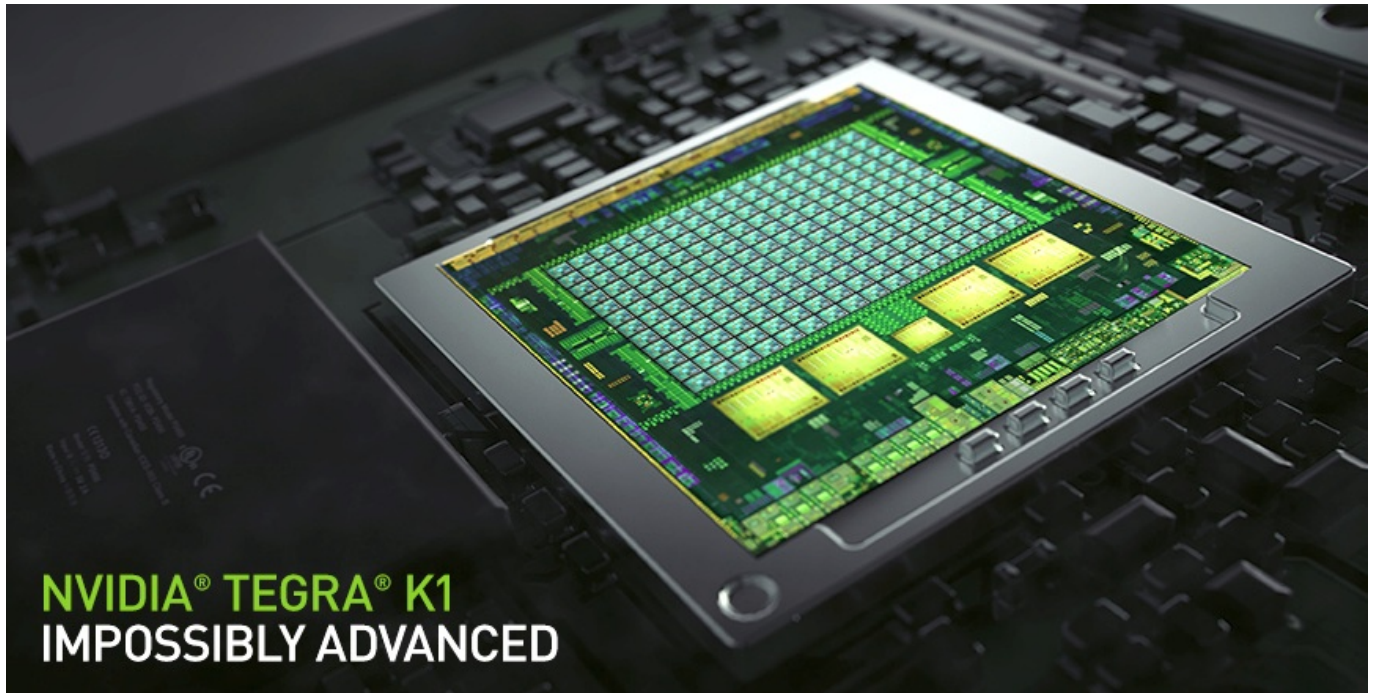

NVIDIA Tegra K1 192-graphics-cores-processor marketing? A worldwide puzzle: “Project 192” crop circles

[Tegra K1 is NVIDIA](#) new mobile processor (a SoC, system-on-a-chip, to be more accurate) that sports 192 GPU cores (that’s right 192!) and has just debuted at **CES 2014**.

NVIDIA chose a very unusual way to market this outrageously powerful mobile processor: a real [crop-circles](#) mystery game in a barley field near **Salinas**, California, two hours south of San Francisco.

That’s when we reached out to a team of crop circle experts. They flew in after Christmas and quickly headed to a dusty field in an effort our marketing team dubbed “Project 192,” — a reference to the number of graphics cores in K1.